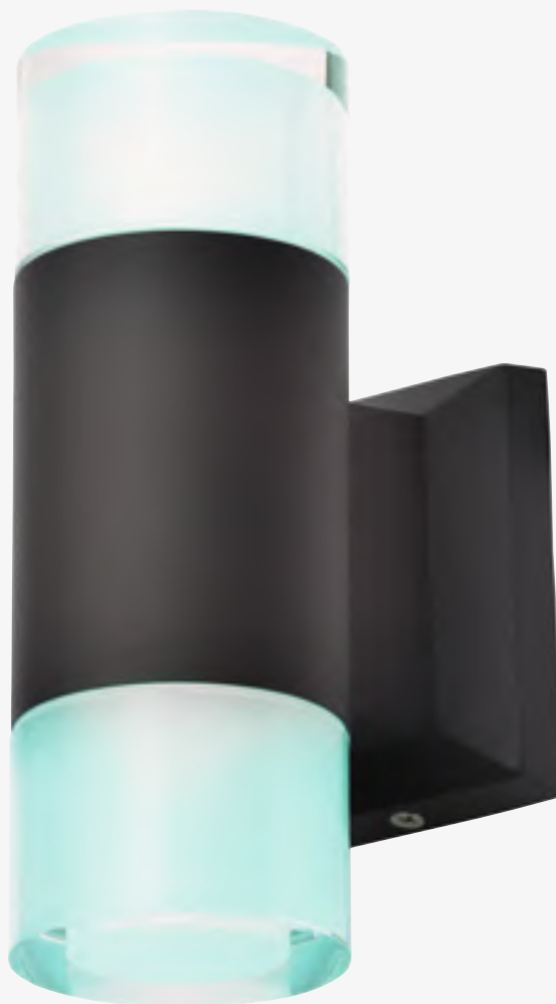

130
Lumens

IP44

- Remote control operated
- Die-cast aluminium construction
- 5W RGB LED module (SMD)
- K: 4000
- Lm: 130
- Hrs: 20,000

ASHBY

RGB LED Up/Down Light

Code	Finish	Description	Power (w)	Colour (k)	Total Flux (lm)	Dimensions
ZN-31765-BLK	Black	Ashby RGB LED Up/Down Wall Light	5W	RGB	130	H:180mm W:65mm Proj:115mm