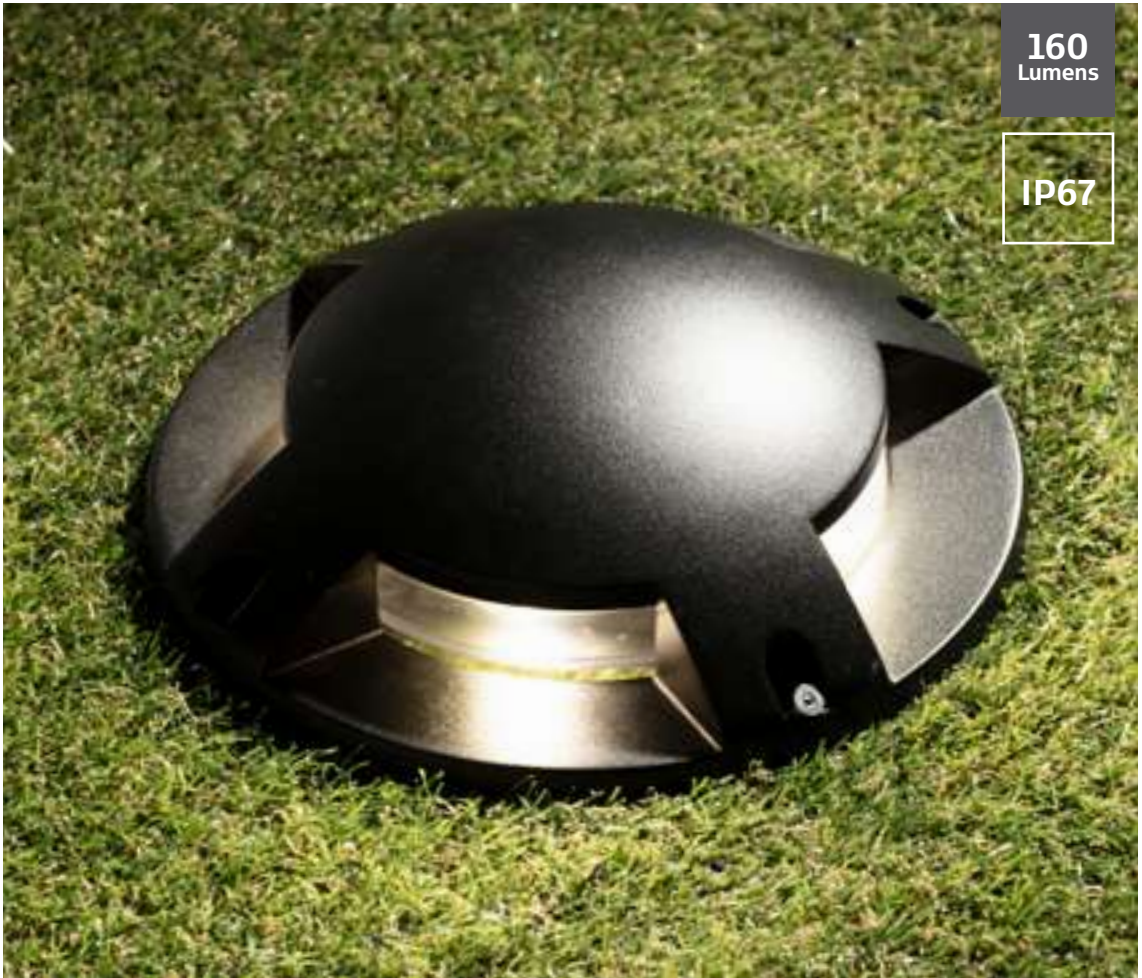

160
Lumens

IP67

- Die-cast aluminium
- 4W LED module (SMD)
- K: 4000
- Lm: 160
- Lm/W: 40