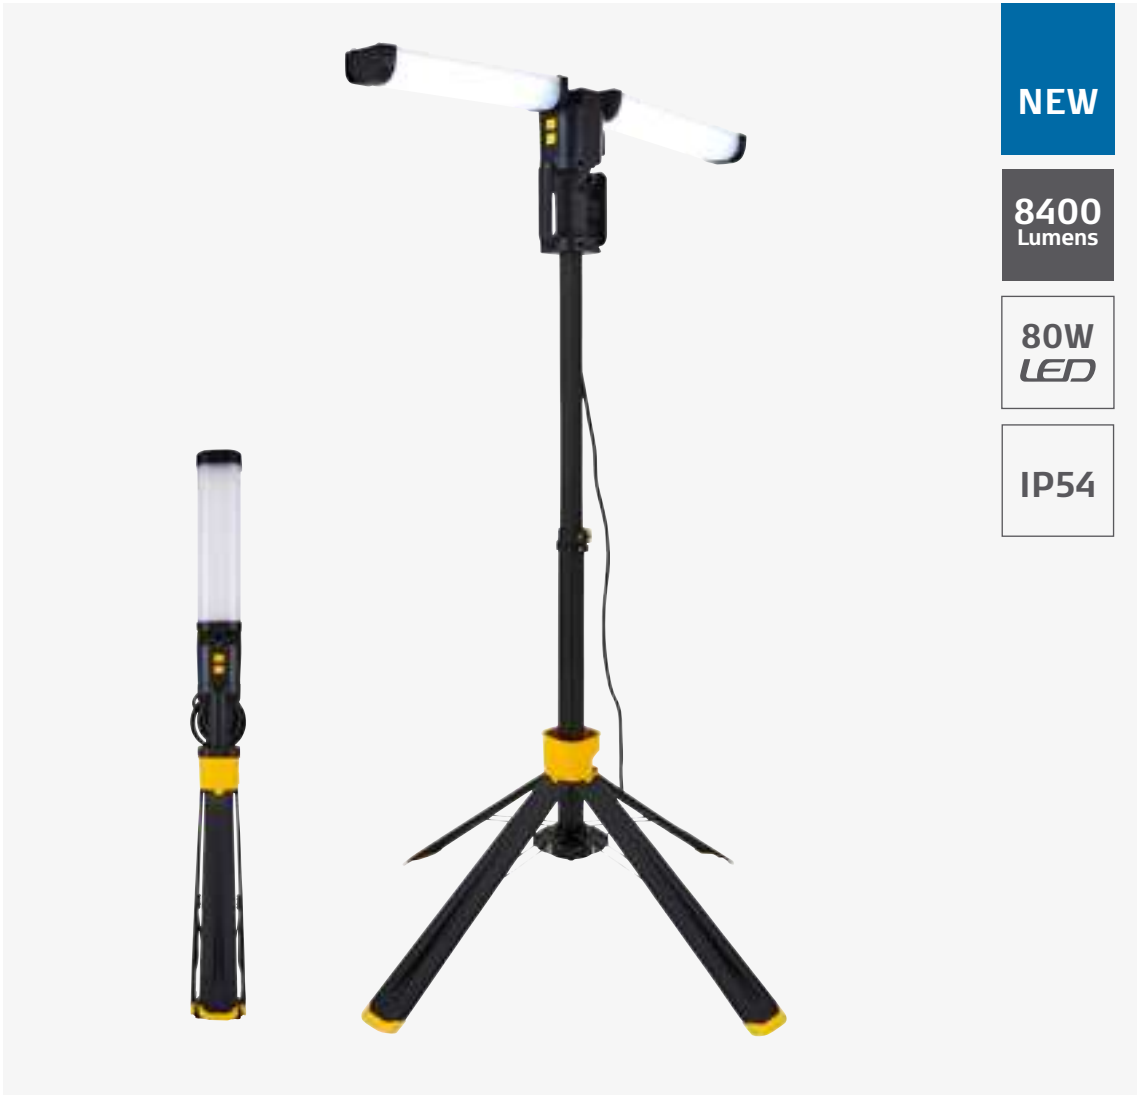

# WORKSITE

A professional range of robust, high output and long lasting LED site lighting.

PORTABLE

472-503

FESTOON

504-507

**NEW**

**8400 Lumens**