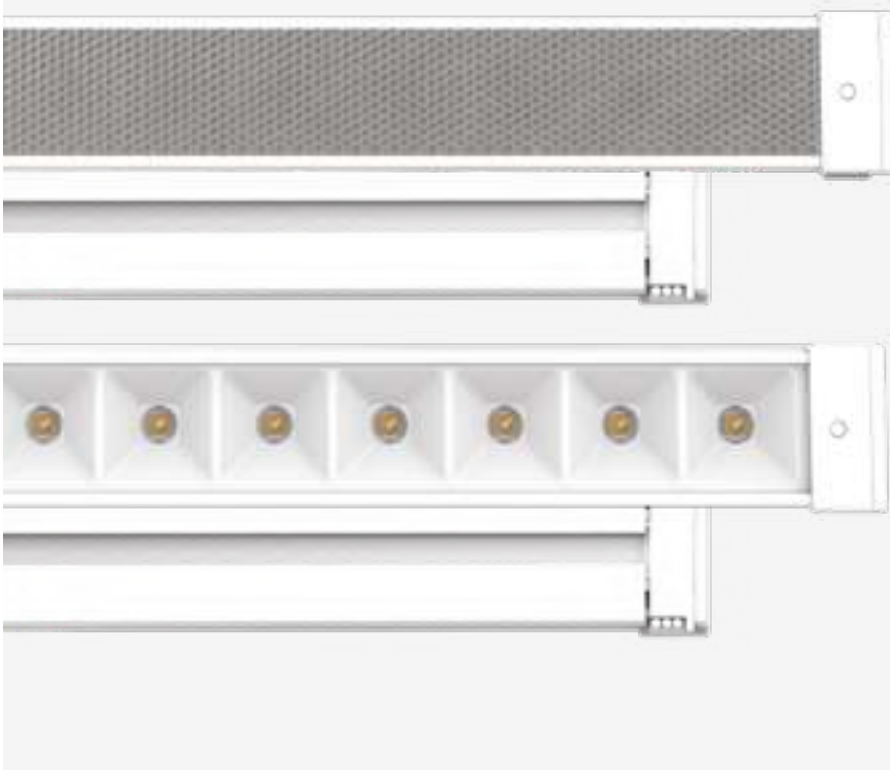

**Upto  
3700  
Lumens**

- An innovative lighting fixture that takes the place of LED panels
- Engineered to work with 15mm , 24mm & 25mm T-Grid ceilings
- Simple to install (Up to 60% faster Installation)
- Reduces installation costs
- Even light distribution
- Improves ceiling appearance