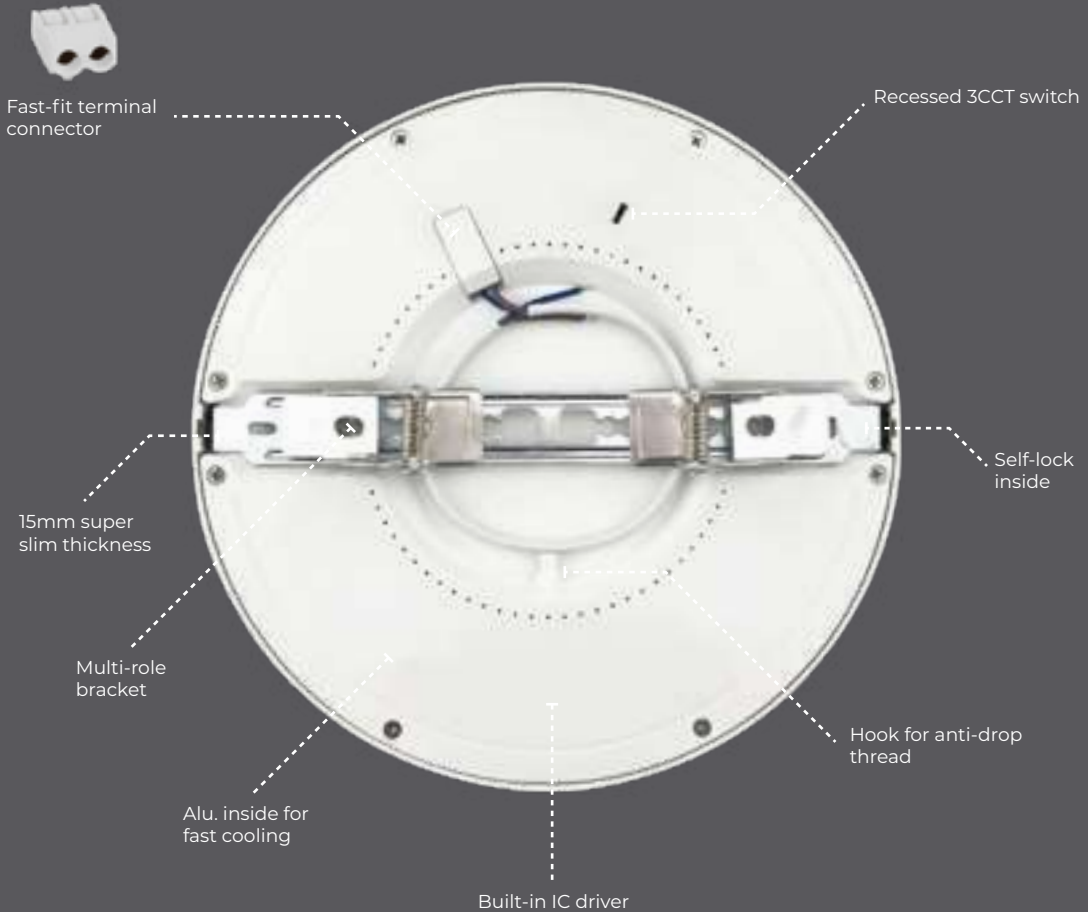

TAURI MULTI-FUNCTION LED WALL/CEILING LIGHT

The 5 in 1 multi-function light can be installed recessed, or surface mounted on either the ceiling or wall. It has 3CCT technology switchable between 3000K, 4000K and 6000K. The bracket is easily adjustable to fit different cut sizes. Only 15mm in thickness and available in a standard white finish. Chrome and satin nickel bezels available.