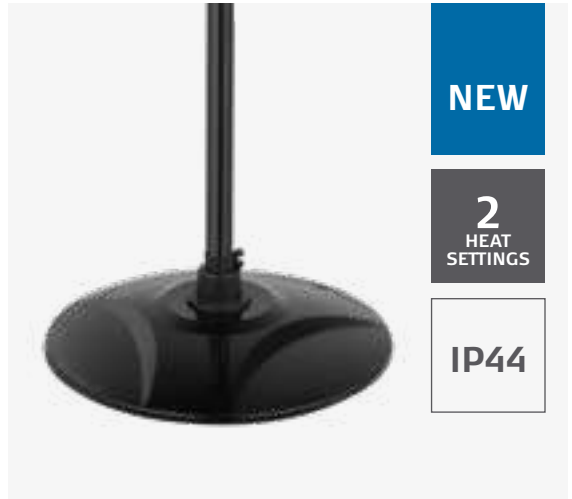

# BLAZE

Wall Mount Patio Heater Variable Watt

3 Heat  
Settings

IP24  
Rated

2.0kg

Code	Description	Finish	Power (w)	Dimensions
ZR-32297-BLK	Blaze Wall Mount Patio Heater	Black	2000	H:265mm W:480mm Proj:215mm