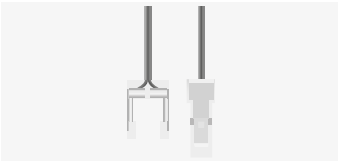

KONECT ACCESSORIES

NEW

POWER CONNECTOR

Code	Description
CUL-37801	8mm COB dupont to strip soldering free connector