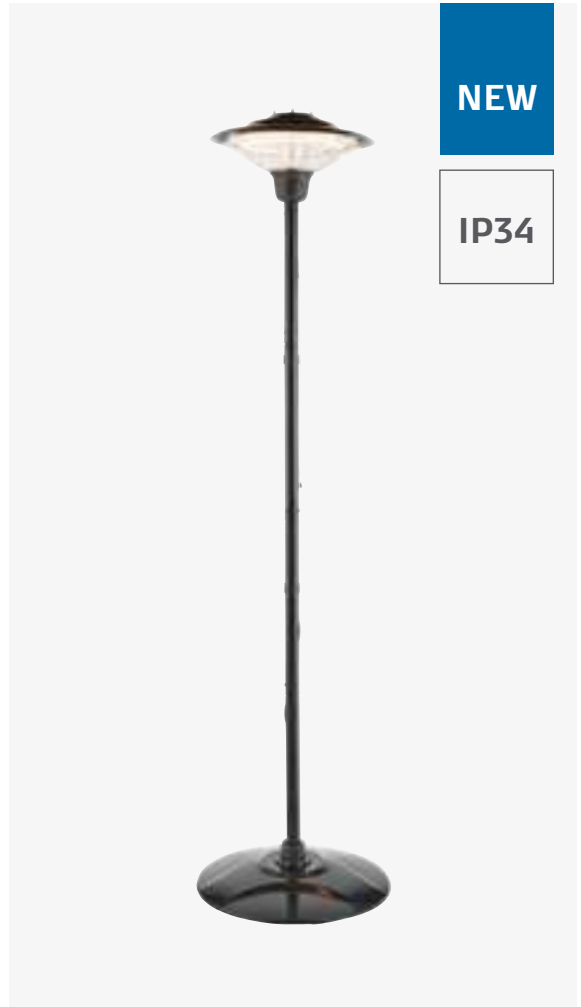

- **NOTE:** Finish is silver, images for illustration purposes only.
- Single heat setting
- Aluminium cover, size: 420 x 420mm
- Heating element: Carbon tube
- Outdoor use only
- Waterproof: IP34
- Pull-string switch control
- Tip over switch

CORAL

Outdoor Pedestal Heater

Code	Description	Finish	Power (w)	Dimensions
ZR-38155-SIL	Coral Outdoor Pedestal Heater	Silver	1500	H:1800mm Dia:510mm

NEW