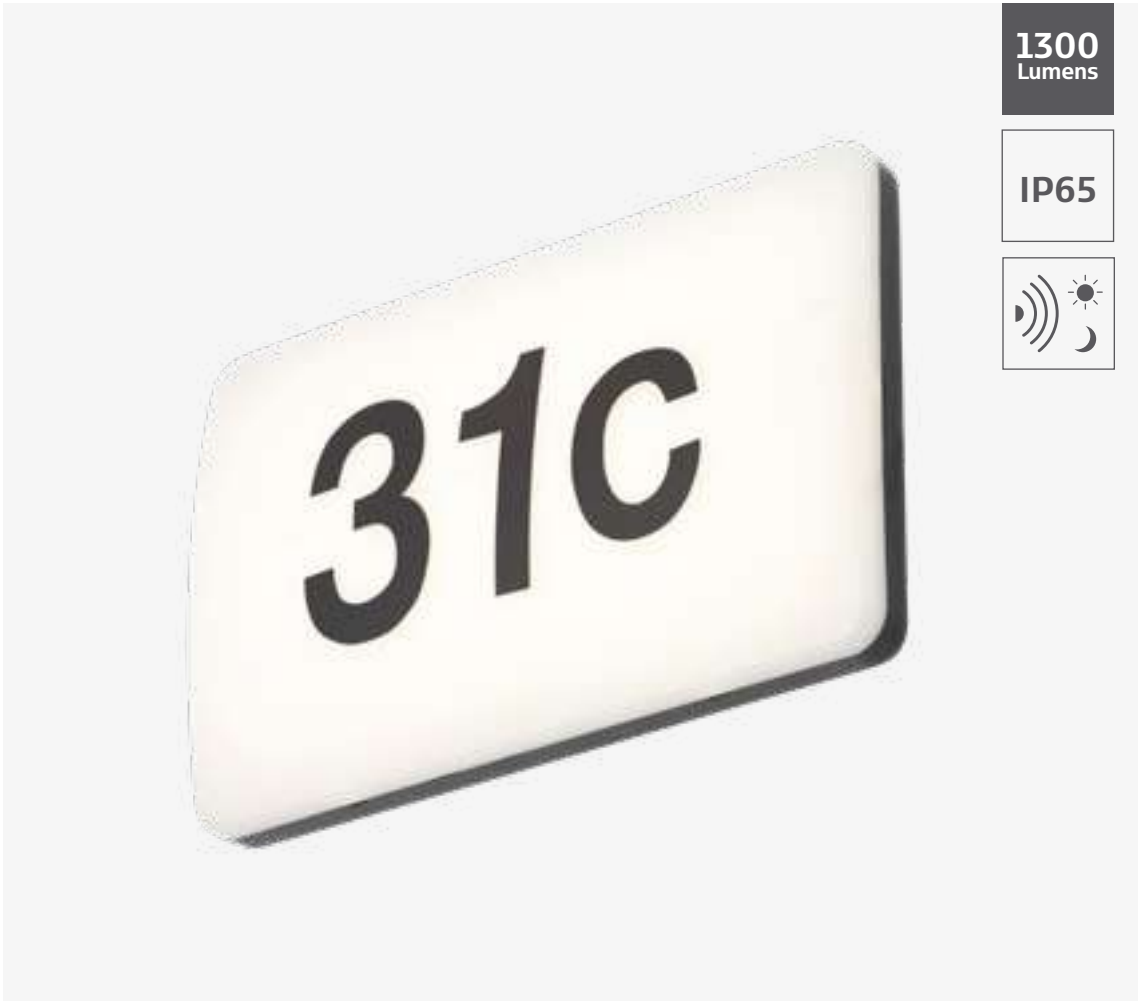

1300
Lumens

IP65

- IK10 vandal resistant
- Polycarbonate construction
- 16W LED module (SMD)
- K: 3000
- Lm: 1300
- Lm/W: 81.25
- Hours: 20,000
- Automatically turns on/off at night with adjustable lux sensor <3-50 LUX

MESA

LED Door Number

IK10

IP65
Rated

3000K
WW

LUX
Sensor

Class 1

Code	Finish	Description	Power (w)	Colour (k)	Total Flux (lm)	Efficiency (lm/W)	Dimensions
ZN-35689	Black/Opal	Mesa LED Door Number	16W	3000k	1300	81.25	H:195mm W:300mm Proj:70mm