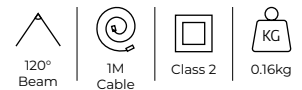

FONTE LED Under Cabinet Light

Code	Description	Lamp	Kelvin	Lumen	Dimensions
CUL-25319	Fonte Under Cabinet Light	1.5W LED	3000	130	H:126mm W:145mm Proj:32mm
CUL-21626	Fonte Under Cabinet Light	1.5W LED	4000	140	H:126mm W:145mm Proj:32mm
CUL-25219	Fonte Under Cabinet Light	1.5W LED	6000	150	H:126mm W:145mm Proj:32mm