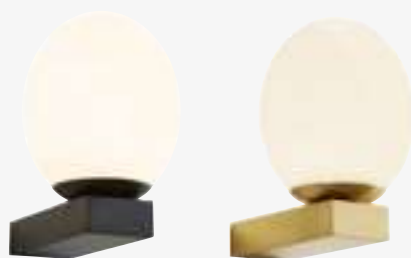

**NEW**

**280  
Lumens**

**IP44**

- Aluminium construction with opal glass shade
- Available in 3 finishes
- 3W LED module (SMD)
- K: 4000
- Lm: 280
- Lm/W: 93
- CRI: 80