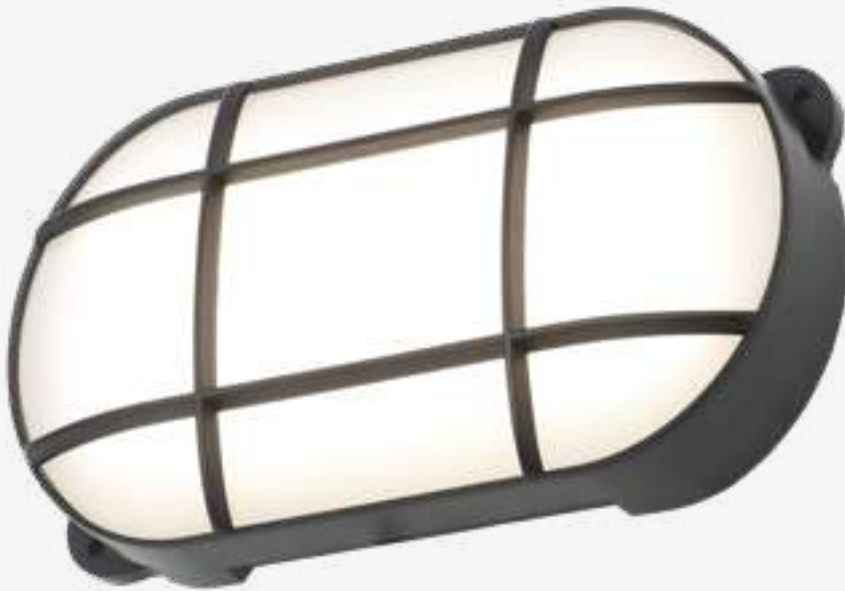

## YORK

Globe Porch Lantern

Code	Description	Lamp	Dimensions
CZ-33461-BLK	York Globe Porch Lantern	1 x 10W max LED E27 GLS	Dia:200mm H:250mm

Upto  
750  
Lumens

IP65

CZ-34027-BLK

- Black PC / Opal diffuser
- Corrosion resistant
- Wall or ceiling mounted (vertical or horizontal)