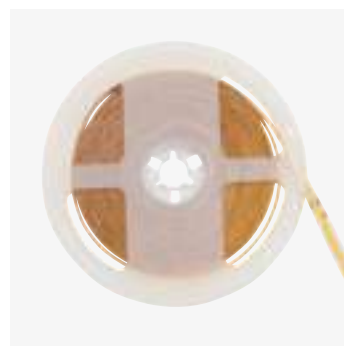

8MM LED COB Flexible Strip

Code	Description	Power (w)	Colour (k)	CRI	Total Flux (lm)	Length
ELA-35750	NEW 8mm LED COB Flexible Strip	12W/m	3000k	>90	150	5m
ELA-37551	NEW		4000k	>90