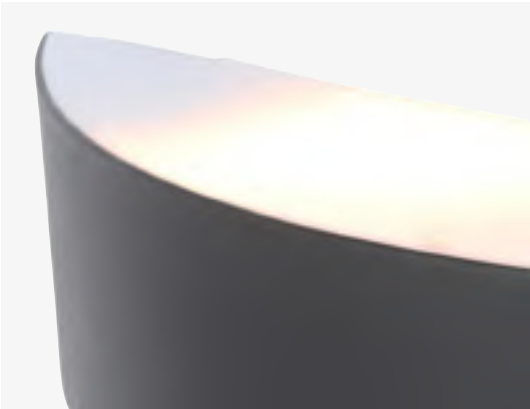

IP44

- IP44 rated
- Die-cast aluminium construction

MOKU

Up/Down Wall Light

IP44 Rated | Class 1

Code	Finish	Description	Lamp	Dimensions
ZN-29992-BLK	Black	Moku Up/Down Wall Light	1 x 9W LED Max E27 GLS	H:94mm W:360mm Proj:78mm