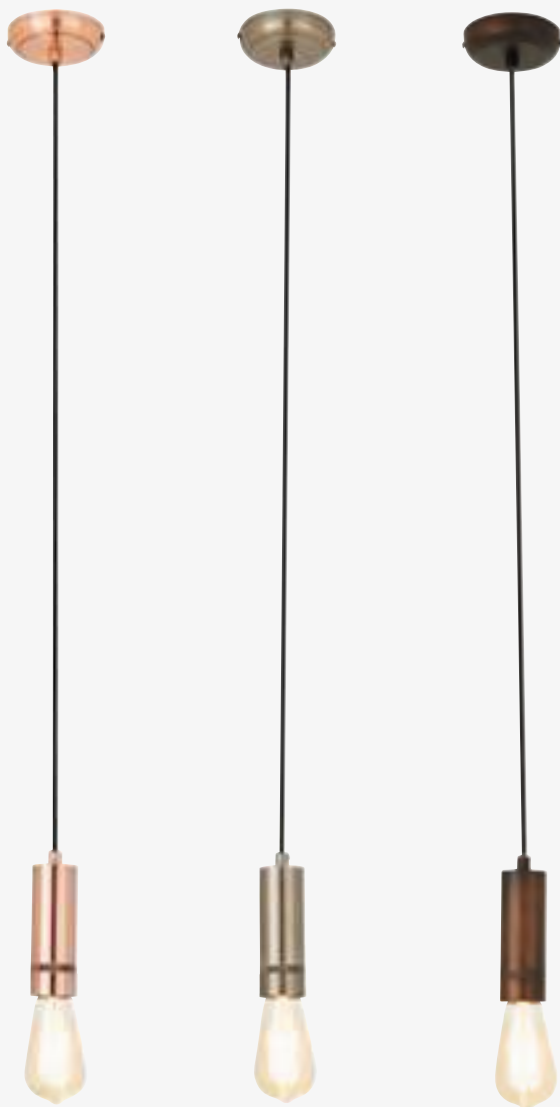

RIMINI

E27/ES CABLE SET

NEW

- Fits E27 lamps
- Adjustable height
- Available in 3 finishes

Code	Finish		Description	Lamp	Dimensions
INL-37894-BRZ	Bronze	NEW	Lampholder Flush	1 x max 10W LED E27 GLS	Dia:105mm H:100mm
INL-37894-PEW	Pewter	NEW			
INL-37894-SNIC	Satin Nickel	NEW