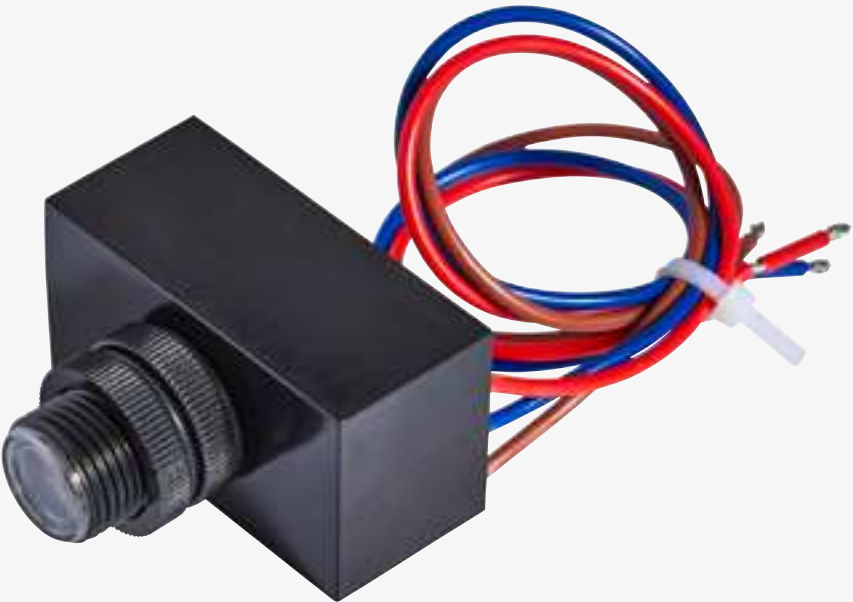

NEW

IP65

- Rated current: 10A
- Ambient light: <10LUX

ADRA

Photocell Sensor

IP65
Rated

16.5mm
Cut-out

Photocell
Sensor

0.1kg

Code	Description	Finish	LUX	Max Rated Load	Dimensions
ZN-38599-BLK	Adra Photocell Sensor	Black	NEW 3-2000 LUX (adjustable)	1200W Halogen 300W LED	H:70mm W:110mm Proj:35mm