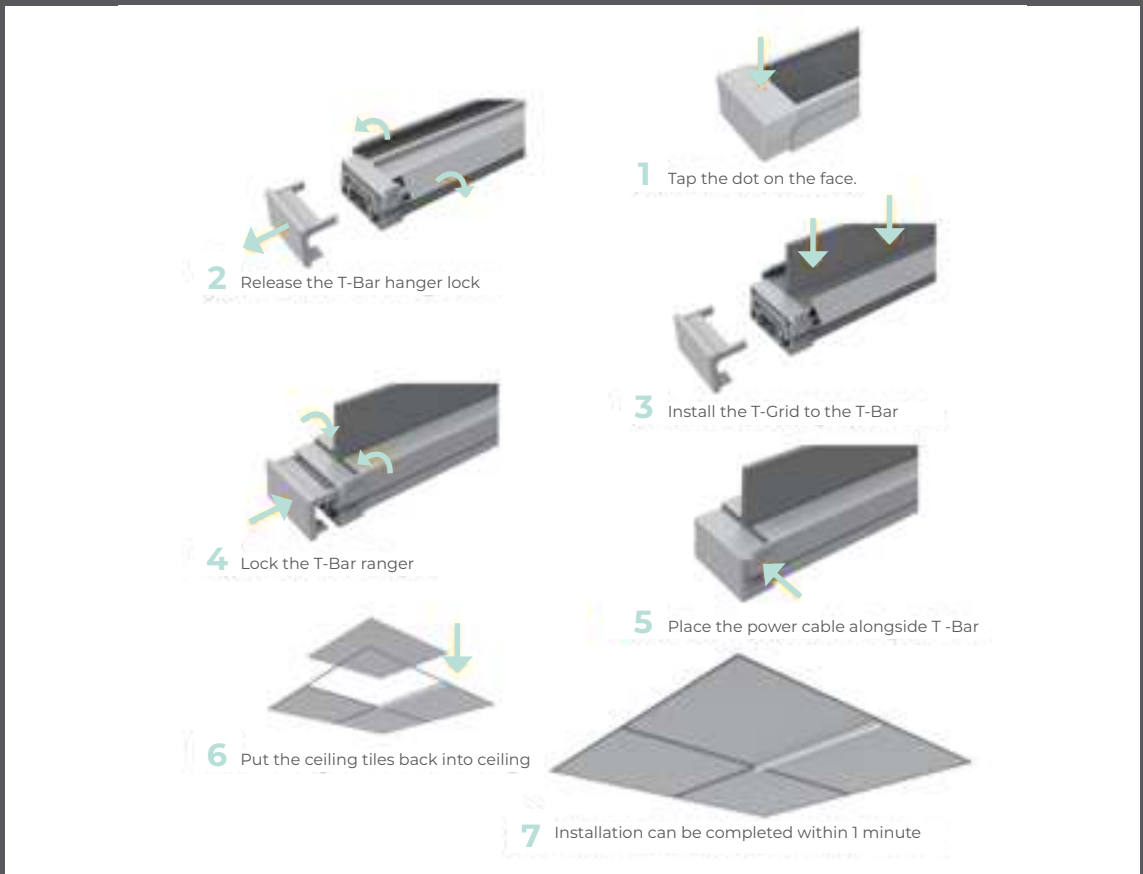

GAMMA LED T-GRID LIGHTING SOLUTIONS

The Gamma LED T-Grid is an innovative lighting product solution for T-Grid suspension ceilings. Engineered to work with 15mm, 24mm and 25mm T-Grid ceiling structures in order to minimise building materials and waste. Also helping reduce installation costs and improve ceiling appearance.

Works with different tile edges:

Remarkable installation savings:

Installation steps: