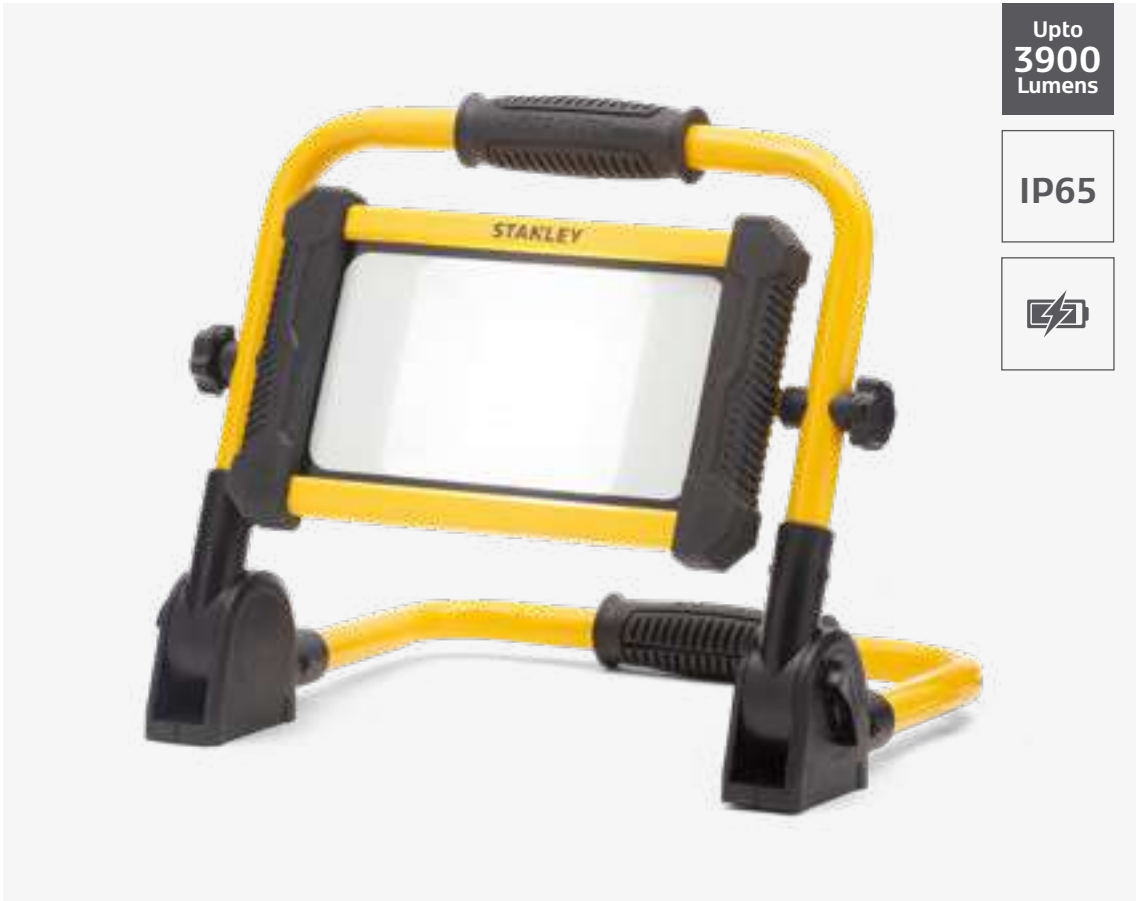

**Upto
3900
Lumens**

IP65