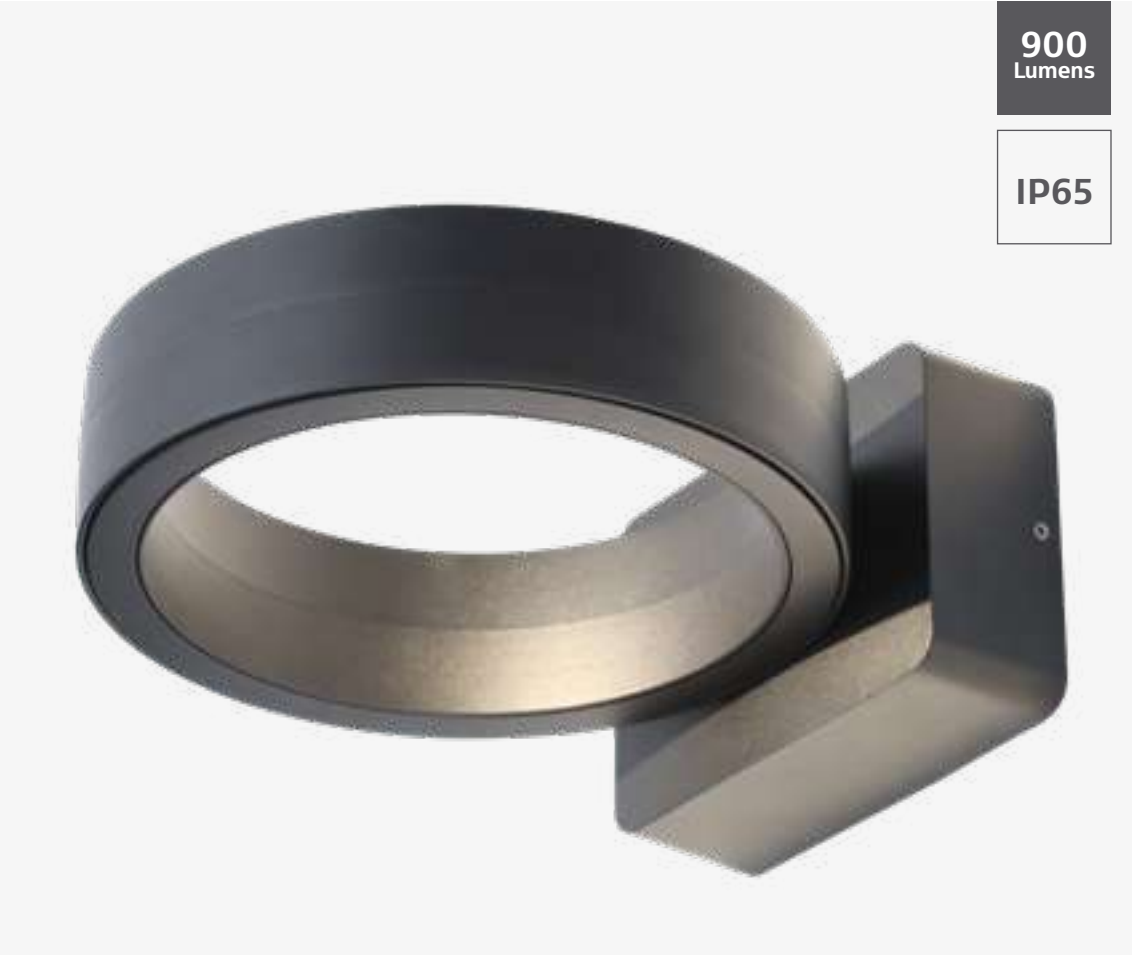

900
Lumens

IP65

- Die-cast aluminium construction
- Opal diffuser
- 16W COB LED
- K: 4000
- Lm: 900
- Lm/W: 56.25

KITT

LED Halo Wall Light

IP65 Rated | 4000K CW | Class 1

Code	Finish	Description	Power (w)	Colour (k)	Total Flux (lm)	Efficiency (lm/W)	Dimensions
ZN-35739-BLK	Black	Kitt LED Halo Wall Light	16W	4000k	900	56.25	H:90mm W:200mm Proj:243