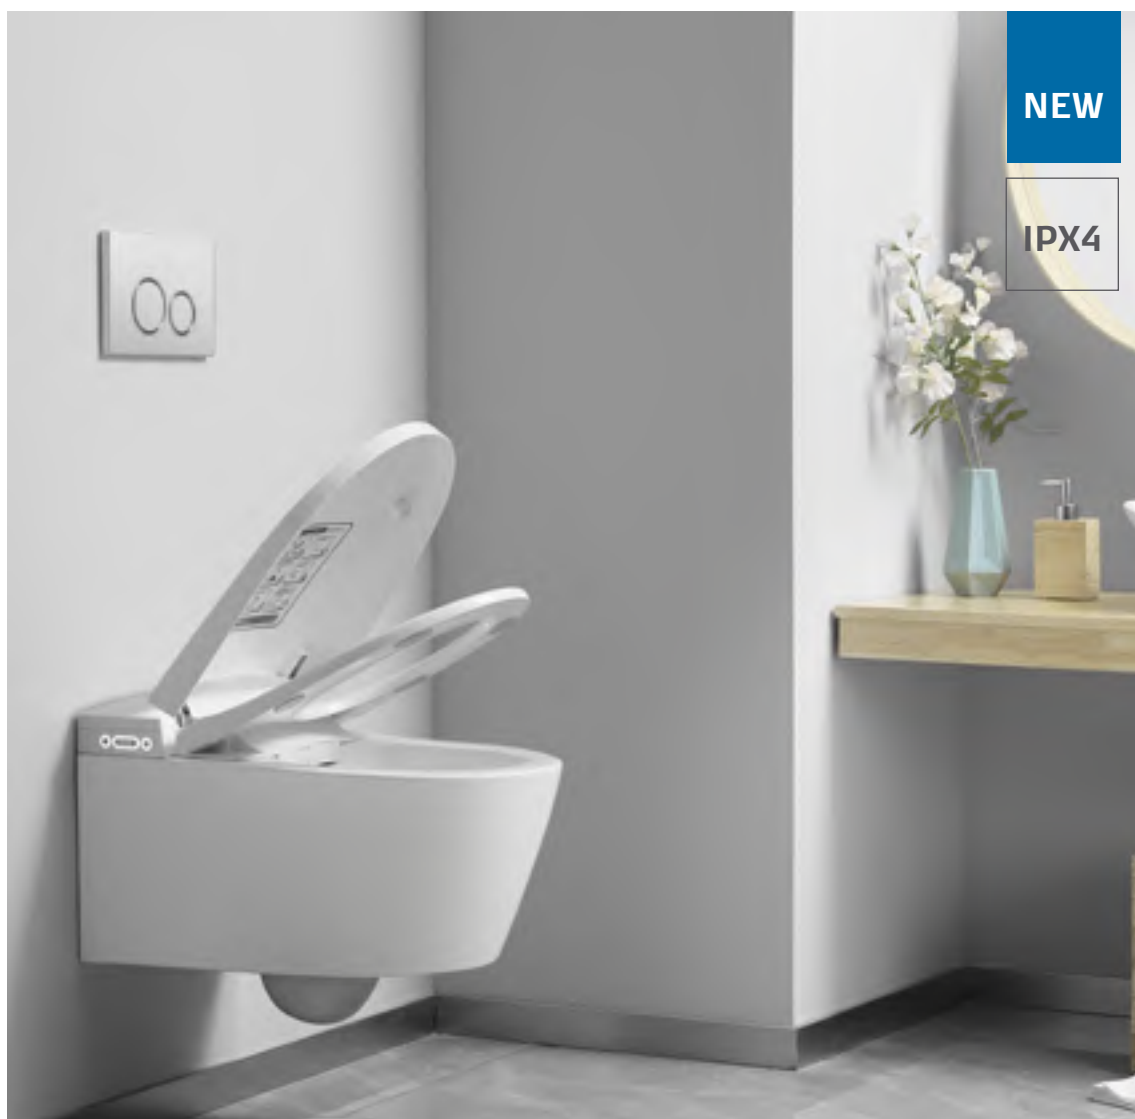

NEW

IPX4

- Heated seat with five adjustable temperature settings
- Front and rear wash modes provide warm water for cleansing
- Adjustable water temperature and water pressure
- Choose oscillating or pulsating spray
- Warm-air drying system with adjustable air speed and temperature
- Automatic deodorization with carbon filter for odour control
- Soft-close seat and lid to prevent from slamming
- Automatic opening and closing seat cover
- Integral LED night light
- Ceramic toilet bowl

WALL MOUNT

Smart Toilet

Code	Description	Finish	Material	Dimensions
SPA-37153	Wall Mount Smart Toilet	White	Ceramic	L::598mm x W:380mm x H:332mm