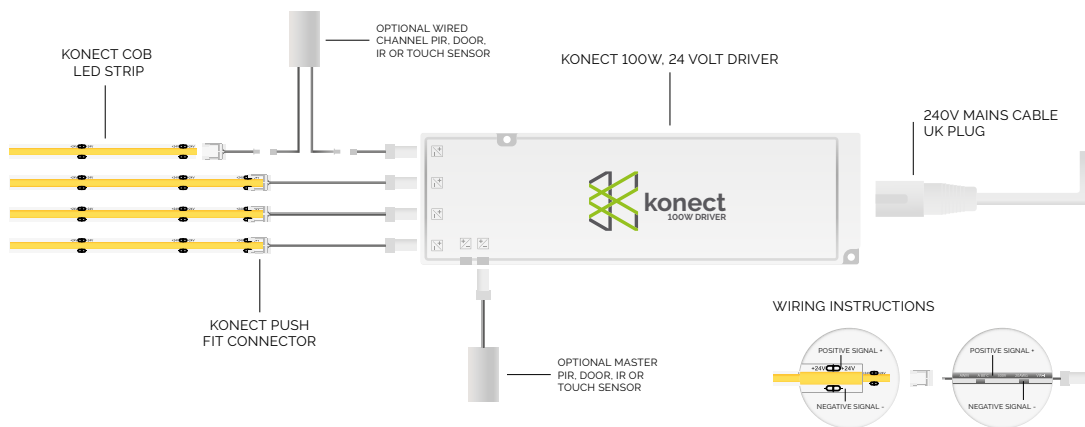

## PLUG & PLAY SYSTEM

The Konec plug and play system features revolutionary wiresafe technology. Designed to protect all ports from overloading, short circuits and electrical surges, ensuring lighting systems stay as safe as possible. In turn conforming to BS7671 Regulations.