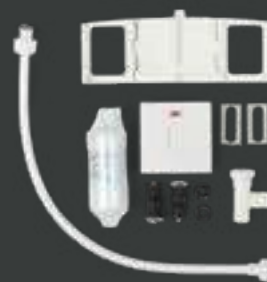

## MITO

Electric Bidet Toilet Seat

Code	Description	Finish	Material	Dimensions
SPA-34864	Electric Bidet Toilet Seat	White	Plastic	H:190mm W:470mm L:520mm

**IP67**

- Heated seat with five adjustable temperature settings
- Front and rear wash modes provide warm water for cleansing
- Adjustable water temperature and water pressure
- Choose oscillating or pulsating spray
- Warm-air drying system with adjustable air speed and temperature
- Automatic deodorisation with carbon filter for odour control
- Soft-close seat and lid to prevent from slamming
- Easy installation