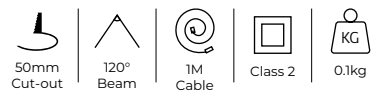

POZZA

Recessed LED Under Cabinet Light

Code	Description	Lamp	Kelvin	Lumen	Dimensions
CUL-25317	Pozza Under Cabinet Light	1.5W LED	3000	130	Dia:65mm Proj:20mm
CUL-21624	Pozza Under Cabinet Light	1.5W LED	4000	140	Dia:65mm Proj:20mm