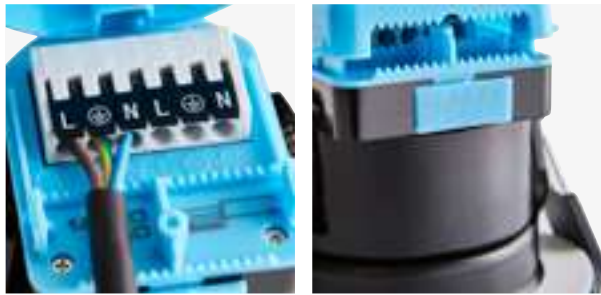

RHOM

IP65 Fixed Fire-rated Downlight

Fire-rated |
IP65 Rated |
60° Beam |
70mm Cut-out |
CCT |
Class 2 |
0.15kg

Code	Pack Size	Finish	Power (W)	Total Flux (lm)	Efficiency (lm/W)	Colour (k)	Dimensions
SPA-38572-ACOP	Single	Antique Copper	8W	900	112.5	CCT	Dia:87mm H:65mm Cutout:70mm
SPA-38572-BCHR		Black Chrome					
SPA-38572-CHR		Chrome					
SPA-38572-MWHT		Matt White					
SPA-38572-SBLK		Satin Black					
SPA-38572-SBRS		Satin Brass					
SPA-38572-SNIC		Satin nickel