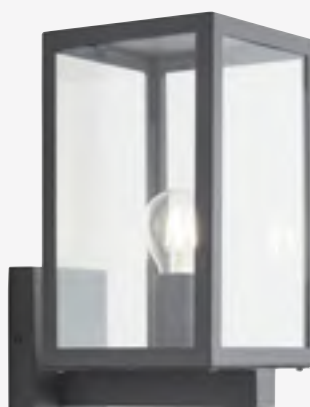

NEW

IP44

- Contemporary box lantern
- Available in 3 finishes

HESTIA

Glass Panel Box Lantern

Code	Description	Finish	Lamp	Dimensions
ZN-38205-BLK		Black	NEW	
ZN-38205-SIL	Hestia Glass Panel Box Lantern	Silver	NEW	1 x 10W max LED E27 GLS
ZN-38205-ANTH		Anthracite	NEW	W:160mm H:295mm Proj:210mm