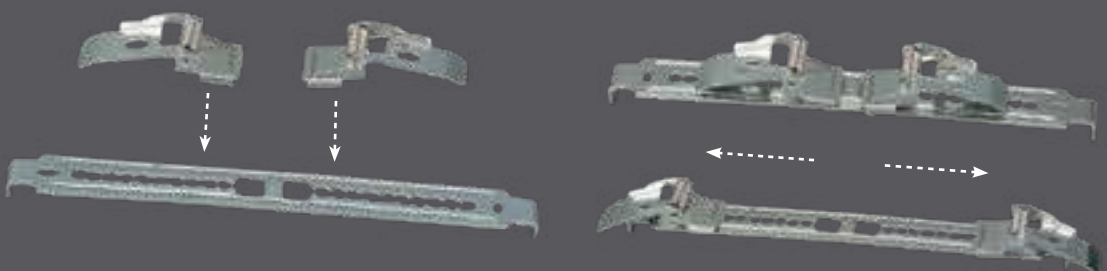

Slideable spring multi-role bracket