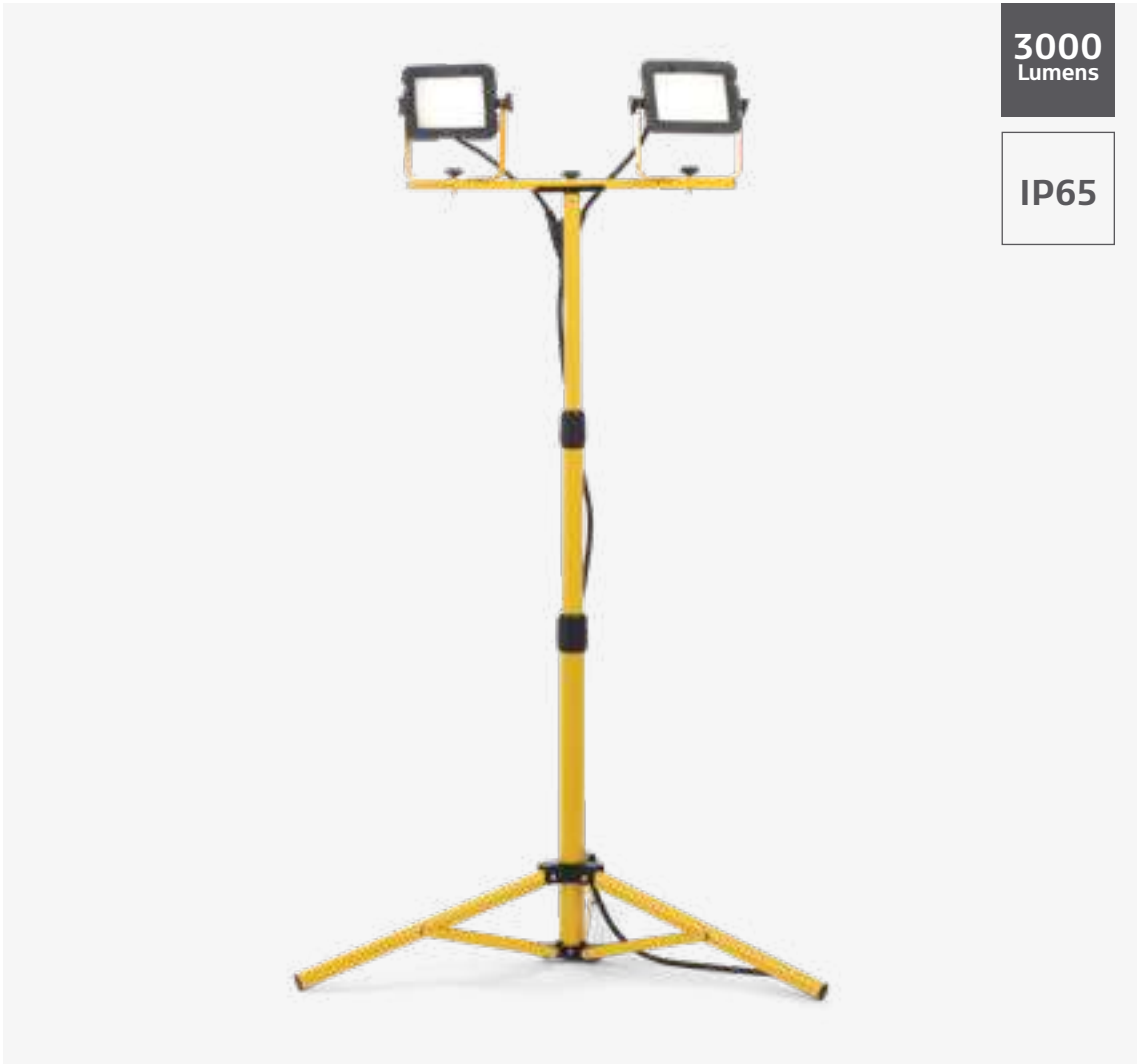

## Tripod

- Die-cast construction
- Extendable up to 1.58m
- Easy to fit lamp heads
- For use with ZN-31385 & ZN-31386
- 20W floodlights not included

Code

Description

Dimensions

ZN-31387

Heavy Duty Tripod

Dia:800mm W:500mm H:1580mm

**3000  
Lumens**

**IP65**

- Durable rubber casing
- Heavy duty extendable tripod up to 1.6m
- 1.8m H07RN-F cable
- 2 x 20W LED module (SMD)
- K: 6000
- Lm: 3000
- Lm/W: 75
- Hrs: 20,000

## TWIN LED

Worklight with Tripod

				
IP65 Rated	6000K DW	1.8M Cable	Class 1	3.4kg

Code	Description	Voltage	Lamp	Lumen	Dimensions
ZN-34870	Twin Work Light with Tripod	220-240V	2 x 20W LED	3000	Dia:1000mm H:1600mm