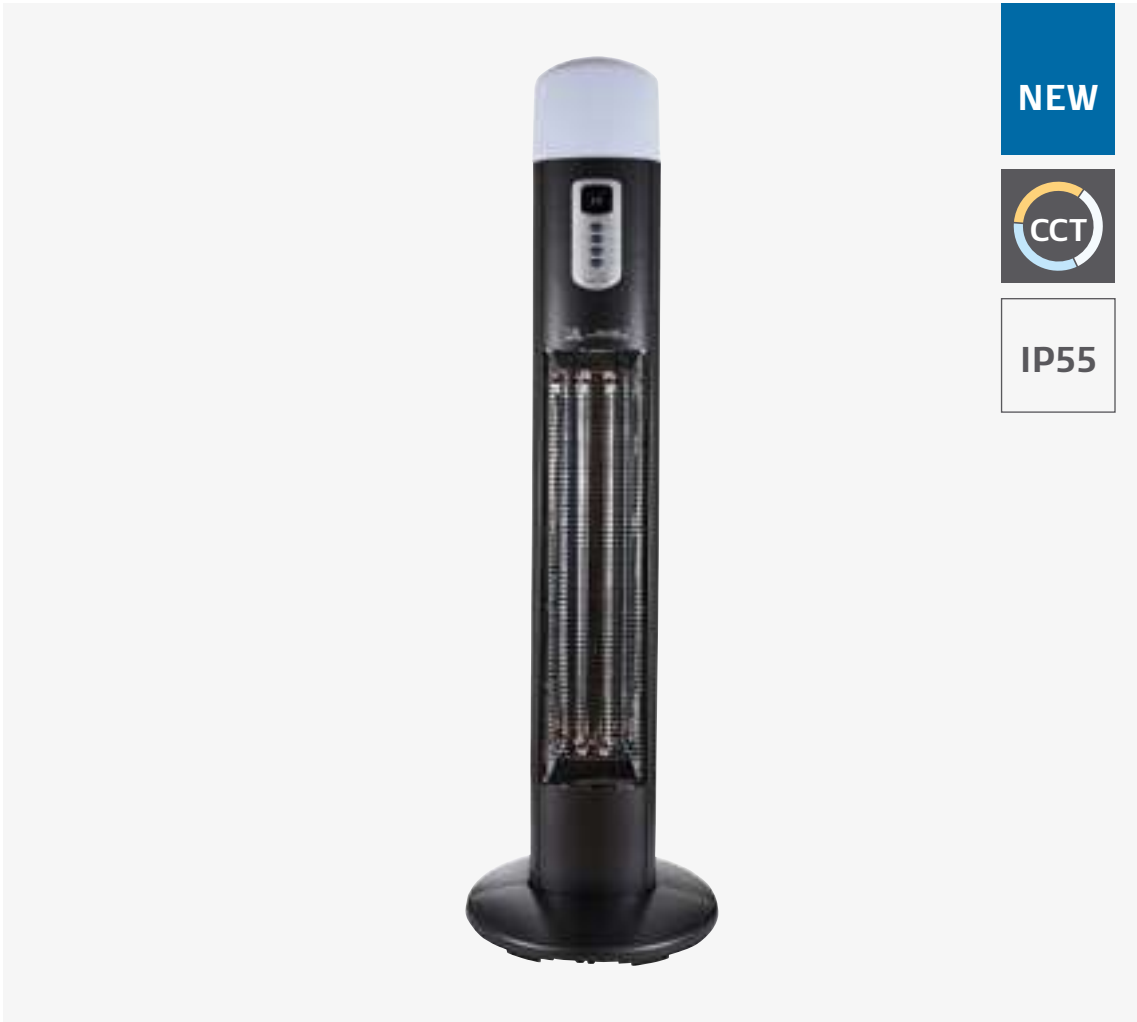

## BLAZE

Standing Patio Heater

Code	Description	Finish	Power (w)	Dimensions
ZR-32300-BLK	Blaze Standing Patio Heater	Black	1600	H:1100mm Dia:280mm

- 2 heat settings: 1480/2960W
- Carbon fibre heating technology
- Large, effective heating area of up to 30m<sup>2</sup>
- PIR economy system
- IP55 rated
- 12W LED Colour changing light: Warm/Daylight/Cool
- Gun metal hammered finish with fabric flocked grille with storage cover
- Magnetic remote control