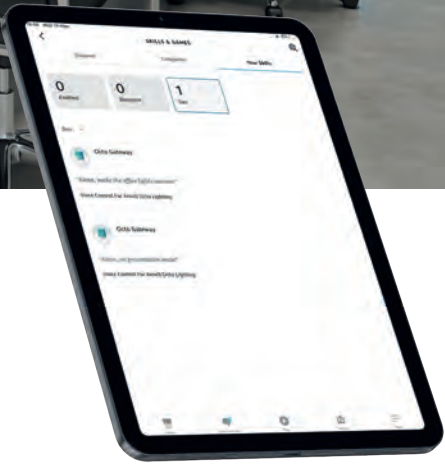

"Alexa, set presentation mode"