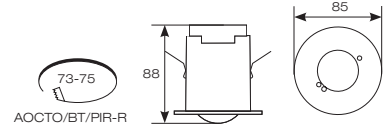

AOCTO/BT/PIR-S

AOCTO/BT/PIR-R