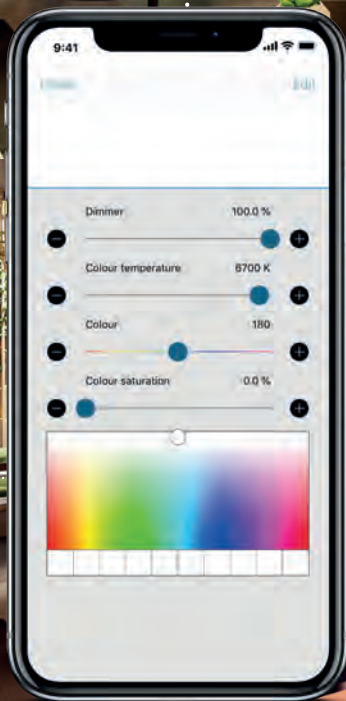

** Range is dependent on surroundings and obstacles, such as walls and building materials. **

- ***Circuit 1 - OCTO indoor RGBW controller**
- **Powered by Casambi**
- Scene setting to create a fitting atmosphere
- Compatible with all other Bluetooth OCTO devices
- Easy installation / retrofit ready
- Full RGBW colour palette via app
- Wireless colour synchronisation

1 Circuit = 1 Controller