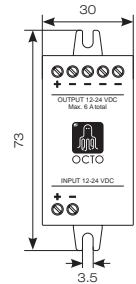

OCTO  
Embedded

Powered by  
**CASAMBI**

Wiring Configuration  
for RGB

12-24VDC  
Power supply

Wiring Configuration for  
1-4 Separate white channels

12-24VDC  
Power supply

CODE	DESCRIPTION	MAX WATTAGE	OUTPUT	INPUT	CLASS	IP	TRADE
AOCTO/RGBW/BTC	Smart Single CCT/RGBW Controller	72W - 12V 144W - 24V	6A Max	12-24VDC	3	IP20	£235.00