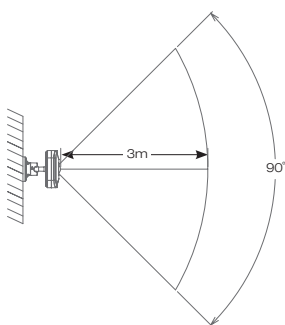

CODE	DESCRIPTION	IP	IK	TRADE
AOCTOW/B/PIR/IP65-S	Smart PIR Sensor - External	IP65	08	£322.00