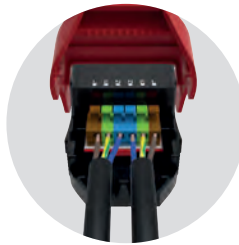

Easy wiring access

INPUT	HERTZ	TEMP	LIFETIME (HRS)	CRI	SDCM	BEAM ANGLE	CLASS	IP
230V	50/60Hz	-5°C to 25°C	L70 60,000	Ra 80	6	60°	1	IP65

CODE	DESCRIPTION	WATTAGE	CCT	LUMENS	LM/W	TRADE
APRILEDP/OCTOW	Tunable White	7W	2700K-6000K	573lm (2700K) - 547lm (6000K)	82lm (2700K) - 78lm (6000K)	£92.00

CODE (ACCESSORIES)	DESCRIPTION	TRADE
APRILEDPBZ/CH	Chrome Trim Bezel	£4.15
APRILEDPBZ/SC	Satin Chrome Trim Bezel	£4.15
APRILEDPBZ/BLK	Matt Black Trim Bezel	£4.15
ACFLP/3	LED Emergency Lighting Pack	£131.00

CODE (ACCESSORIES)	DESCRIPTION	TRADE
APRILEDP/CP/MW	Converter Kit Matt White	£11.05
APRILEDP/CP/CH	Converter Kit Chrome	£13.15
APRILEDP/CP/SC	Converter Kit Satin Chrome	£13.15
APRILEDP/CP/BLK	Converter Kit Black	£13.15