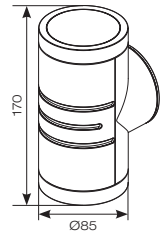

Reef Bi-Directional Wall Light Connected by WiZ

Voice Control

- Durable WiZ embedded outdoor bi-directional wall light suitable for residential and hospitality applications
- Polycarbonate construction ideal for coastal applications
- Choice of matt white or black finishes
- Polycarbonate construction ideal for coastal applications
- Refined durable finish suitable for the challenging environments with adverse weather conditions
- Tunable between 2700K - 6500K via WiZ App and voice control
- Unique lockable installation base plate with push fit loop-out terminals for ease of installation
- **Please consider WiFi signal strength for this product**