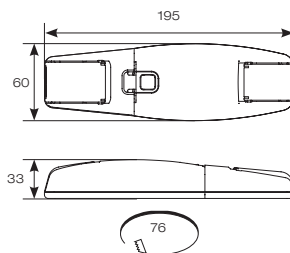

OCTO Indoor Controller Powered by Casambi

1. Bluetooth enabled internal smart controller for use with the OCTO Casambi eco-system suitable for commercial and industrial applications
   - Push-fit loop-in, loop-out terminals for ease and speed of installation
   - Screw-less design
   - Compatible with all other bluetooth OCTO Casambi devices as part of the OCTO Casambi ecosystem
   - Intuitive fast operation from a smart lighting App
   - Future proofed free software and firmware updates
   - Can be used to control a group, sub groups or individual luminaires
   - Settings easily commissioned by a smart device
   - App commissioning includes full control, dimming, scene setting and pre-set timer
   - Bluetooth wireless mesh ensures reliable and fast operation.
2. Range between devices: 15m internal, 30m external**

** NB The indoor and outdoor OCTO Controllers are designed to operate Triac dimmable LED luminaires and LED light sources, however consideration must be given to PFC (Power Factor Correction) which can affect the final loading. Please refer to instructions for further details.