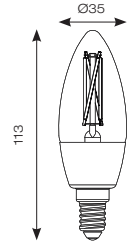

INPUT	HERTZ	TEMP	LIFETIME (HRS)	CRI	IP
220/240V	50/60Hz	-20°C to 45°C	15,000	Ra 90	IP20

CODE	DESCRIPTION	WATTAGE	CCT	LUMENS	TRADE
AOCTOW/C37/TW/AMB/E14	C37 - Amber - E14	4.9W	2000K-5000K	370lm	£36.95
AOCTOW/C37/TW/CL/E14	C37 - Clear - E14			470lm	£36.05