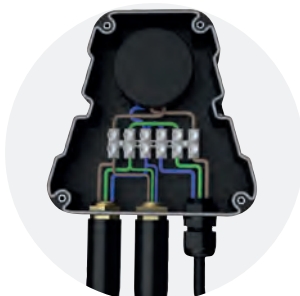

Wiring Configuration

CODE	DESCRIPTION	OUTPUT	INPUT	HERTZ	CLASS	IP	TRADE
AOCTO/OC/IP65/200	Smart Outdoor Controller	200W	220V-240V	50/60Hz	1	IP66	£263.00