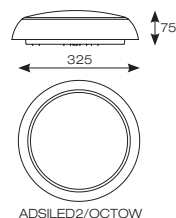

ADSILED2/OCTOW