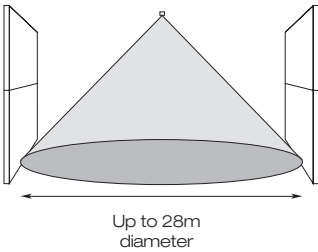

Mounting height
up to 14m
Perspective view -
ceiling mounted

OCTO
Embedded

Powered by
CASAMBI