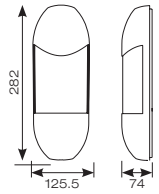

Connected by

WiZ

INPUT	HERTZ	TEMP	LIFETIME (HRS)	CRI	SDCM	BEAM ANGLE	CLASS	IP	IK
230V	50/60Hz	-10°C to 40°C	L70 36,000	Ra 80	6	130°	2	IP65	06

CODE	DESCRIPTION	WATTAGE	CCT	LUMENS	LM/W	TRADE
ALEOLED/HL/OCTOW	Tunable White	9W	2700K-6500K	759lm (2700K) - 755lm (6500K)	41lm (2700K) - 40lm (6500K)	£125.50