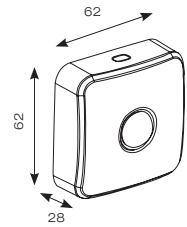

OCTO Smart PIR Sensor Connected by WiZ

- Internal WiFi enabled PIR sensor suitable for residential and small-scale commercial applications
- Compatible with all other OCTO Connected by WIZ devices
- Infrared PIR detector and photocell
- Detection range strength: 1) Strong detection zone i.e. person moving arm or walking towards PIR 2) Secondary detection zone i.e. person walking perpendicular to PIR
- 1 year battery (on assumption 50 actions per day, battery capacity 2800 mAh)
- Battery powered using 2 x AA batteries (not supplied)