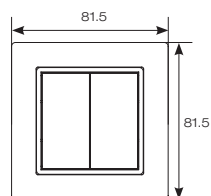

OCTO Indoor Wireless Smart Switch Powered by Casambi

- Bluetooth enabled internal smart switch for use with OCTO Casambi eco-system and suitable for residential and commercial applications
- Double rocker wireless wall switch
- Electro-dynamic energy generator, maintenance free
- Compatible with all other bluetooth OCTO Casambi devices as part of the OCTO Casambi ecosystem
- Range - within one room up to 10 metres line of sight
- Double-sided mounting film enclosed screwing onto a flat surface
- Double rocker with medial position, pressed/released

OCTO
Embedded

Powered by
CASAMBI