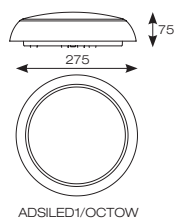

ADSILED1/OCTOW