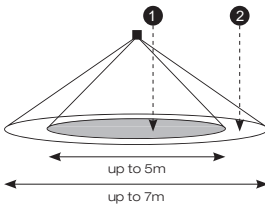

For optimum coverage recommended mounting height: 2.4m to 5m