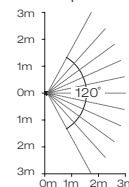

OCTO  
Embedded

Connected by

WiZ

Ceiling Installation

Wall Installation

Top View

Top View

CODE	DESCRIPTION	CLASS	IP	TRADE
AOCTOW/PIR-S	Smart PIR Sensor - Internal	3	IP20	£41.60