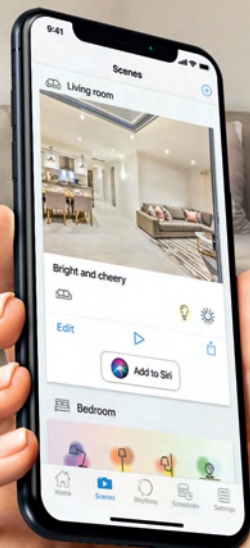

No Hub Needed

32-bit MCU chip provides smarter automation, as WIZ lighting is directly, constantly and reliably connected to the cloud there is no dependency on a hub or bridge.