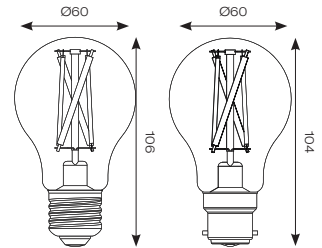

OCTO A60 Tunable White Smart Filament Lamp Connected by WiZ

- Tunable white A60 smart filament lamp suitable for residential and small-scale commercial applications
- Bluetooth and WiFi enabled smart lamp; connects directly to your existing WiFi
- Commissioned via WiZ App
- Voice activated compatibility; offers hands-free controls
- Vintage amber and clear filament lamp designs
- A60 is comparable with 60W incandescent lamp
- Fully dimmable from 10% to 100%
- Tunable white between 2700K - 6500K
- Group, scene, holiday and timer settings achieved via WiZ App
- Suitable for indoor applications in dry rooms, professional use in public buildings and outdoor use in specially shielded luminaires

Connected by
WiZ

INPUT	HERTZ	TEMP	LIFETIME (HRS)	CRI	IP
220/240V	50/60Hz	-20°C to 45°C	15,000	Ra 90	IP20

CODE	DESCRIPTION	WATTAGE	CCT	LUMENS	TRADE
AOCTOW/A60/TW/AMB/E27	A60 - Amber - E27	7W	2000K-5000K	640lm	£37.85
AOCTOW/A60/TW/AMB/B22	A60 - Amber - B22	7W	2000K-5000K	640lm	£37.85
AOCTOW/A60/TW/CL/E27	A60 - Clear - E27	7W	2700K-6500K	806lm	£37.20
AOCTOW/A60/TW/CL/B22	A60 - Clear - B22	7W	2700K-6500K	806lm	£37.20