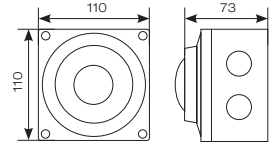

OCTO IP66 Smart High Bay Open Area PIR Sensor Powered by Casambi

- Bluetooth enabled IP66 smart highbay sensor suitable for use with OCTO Casambi eco-system suitable for open area warehouse applications
- Compatible with all other bluetooth OCTO Casambi devices as part of the OCTO Casambi ecosystem
- Infrared PIR detector and photocell
- Suitable for industrial high bay open area applications with high mounting points (up to 14 metres)
- Fast and easy commissioning via the App