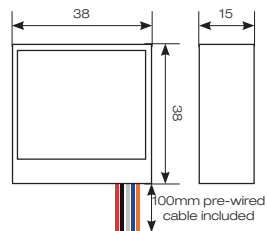

- Bluetooth enabled smart 4 channel push to make switch interface
- Unit retrofits into existing push switch, making it smart enabled
- Compatible with all other bluetooth OCTO Casambi devices as part of the OCTO Casambi ecosystem
- Slim 15mm profile suitable for installation into 35mm recessed pattress
- Pre-wired ensuring a fast and easy installation into pre-existing wall switch
- Compact housing allows installation into pre-existing wall box so no additional work is required
- 3V lithium battery operated negating the requirement for mains wiring
- Can be used to control a group, sub groups or individual luminaires on a 1-4 button push switch
- Settings easily commissioned by a smart device via the OCTO app