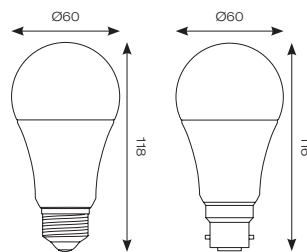

OCTO A60 Tunable Smart Lamp Connected by WiZ

- Tunable white A60 smart lamp suitable for residential and small scale commercial applications
- Bluetooth and WiFi enabled smart lamp; connects directly to your existing WiFi
- Commissioned via WIZ App
- Voice activated compatibility; offers hands-free controls
- Fully dimmable from 10% to 100%
- Tunable white between 2700K - 6500K
- E27 and B22 base options available
- Group, scene, holiday and timer settings achieved via WIZ App
- Suitable for indoor applications in dry rooms, professional use in public buildings and outdoor use in specially shielded luminaires

OCTO
Embedded

Connected by
WIZ

INPUT	HERTZ	TEMP	LIFETIME (HRS)	CRI	IP
220/240V	50/60Hz	-20°C to 45°C	25,000	Ra 90	IP20

CODE	DESCRIPTION	WATTAGE	CCT	LUMENS	TRADE
AOCTOW/A60LED/TW/B22	A60 - Tunable White - B22	8W	2700K-6500K	806lm	£45.60
AOCTOW/A60LED/TW/E27	A60 - Tunable White - E27				£45.60