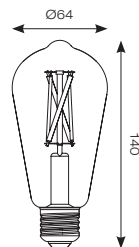

OCTO
Embedded

Connected by
WIZ

INPUT	HERTZ	TEMP	LIFETIME (HRS)	CRI	IP
220/240V	50/60Hz	-20°C to 45°C	15,000	Ra 90	IP20

CODE	DESCRIPTION	WATTAGE	CCT	LUMENS	TRADE
AOCTOW/ST64/TW/AMB/E27	ST64 - Amber - E27	7W	2000K-5000K	640lm	£39.30
AOCTOW/ST64/TW/CL/E27	ST64 - Clear - E27			806lm	£38.25