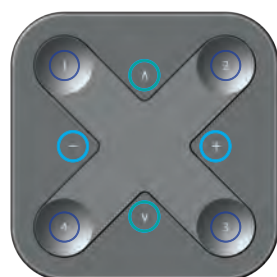

#### 4 Corner Preset Buttons

Used to control a group, sub groups or individual luminaires, recall scenes and recall animations