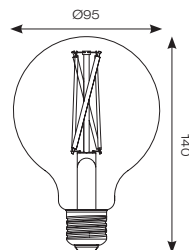

OCTO G95 Tunable White Smart Filament Lamp Connected by WIZ

Voice Control

- Tunable white G95 smart filament lamp suitable for residential and small-scale commercial applications
- Bluetooth and WiFi enabled smart lamp; connects directly to your existing WiFi
- Commissioned via WIZ App
- Voice activated compatibility; offers hands-free controls
- Vintage amber and clear filament G95 lamp designs
- Comparable with 75W incandescent lamp
- Fully dimmable from 10% to 100%
- Tunable white between 2700K - 6500K
- Group, scene, holiday and timer settings achieved via WIZ App
- Suitable for indoor applications in dry rooms, professional use in public buildings and outdoor use in specially shielded luminaires

OCTO Embedded

Connected by

WIZ