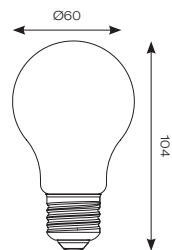

OCTO A60 Tunable White Frosted Smart Lamp Connected by WiZ

- Tunable White A60 smart lamp suitable for residential and small-scale commercial applications
- Bluetooth and WiFi enabled smart lamp; connects directly to your existing WiFi
- Commissioned via WiZ App
- Voice activated compatibility; offers hands-free controls
- A60 is comparable with 60W incandescent lamp
- Fully dimmable from 10% to 100%
- Tunable white between 2700K - 6500K
- Group, scene, holiday and timer settings achieved via WiZ App
- Suitable for indoor applications in dry rooms, professional use in public buildings and outdoor use in specially shielded luminaires

OCTO
Embedded

Connected by
WiZ

INPUT	HERTZ	TEMP	LIFETIME (HRS)	CRI	IP
220/240V	50/60Hz	-20°C to 45°C	15,000	Ra 90	IP20

CODE	DESCRIPTION	WATTAGE	CCT	LUMENS	TRADE
AOCTOW/A60/TW/FR/E27	A60 - Tunable White - E27	7W	2700K-6500K	806lm	£34.10