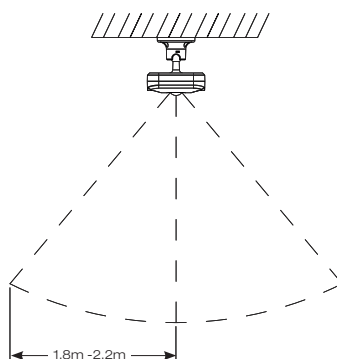

CODE	DESCRIPTION	IP	IK	TRADE
AOCTOW/B/PIR/IP65-S	Smart PIR Sensor - External	IP65	08	£322.00