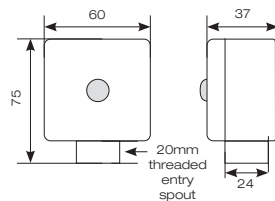

OCTO IP65 Smart PIR Sensor Powered by Casambi

- Bluetooth enabled surfaced external smart PIR sensors for use with the OCTO Casambi eco-system suitable for commercial and industrial applications.
- Compatible with all other bluetooth OCTO Casambi devices as part of the OCTO Casambi ecosystem
- Suitable for residential and commercial applications
- Infrared PIR detector and photocell
- Detection range strength:
  1) Strong detection zone(5m) i.e. person walking towards PIR
  2) Secondary detection zone (10m, 8m) i.e. person walking perpendicular to PIR

For optimum coverage recommended mounting height: 1m to 2.2m

OCTO
Embedded

Powered by
CASAMBI