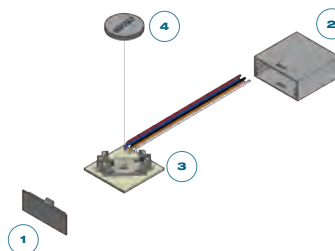

Battery Replacement

When battery indicator is showing a low level, a new battery will be needed. (Battery is available as spare part).

Remove the cover (1) from the box (2). Pull out the PCB (3) slowly until the battery (4) can be removed. Replace battery and assure it is locked before sliding the PCB back in and putting the lit cover on.

CODE	DESCRIPTION	IP	TRADE
AOCTO/SR	4 Channel Push to Make Switch Interface	IP20	£260.00