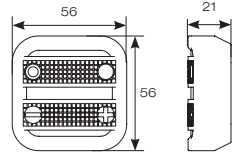

OCTO IP65 Wireless Smart Switch Powered by Casambi

Bluetooth enabled external smart switch for use with OCTO Casambi eco-system and suitable for residential and commercial applications

- Wireless soft outdoor remote control
- Compatible with all other bluetooth OCTO Casambi devices as part of the OCTO Casambi ecosystem
- Magneto-resistive power source
- Spill and shock resistant
- Advantages of a wireless system, no batteries required maintenance free
- Integrated magnet allows it to be stuck on any metallic area
- Range - 30 metres

OCTO
Embedded

Powered by
CASAMBI