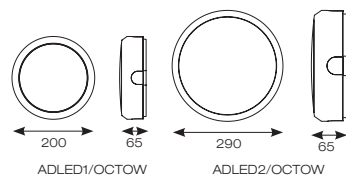

OCTO Delta

Connected by WiZ

- WiZ embedded all polycarbonate multi-purpose LED round bulkhead suitable for ancillary areas and industrial applications
- Push fit feed-in, feed-out terminals for speed and ease of installation
- Tunable between 2700K - 6500K via WiZ App and voice control
- Supplied c/w optional trim attachment which provides a more commercially aesthetic appearance
- Unique Visiluxe diffuser allows 90% light transmission from LED source for increased performance
- Instant light output and unlimited switching

Black
(Fitted with Louvred Bezel Trim)

OCTO
Embedded

Connected by

WiZ

INPUT	HERTZ	TEMP	LIFETIME (HRS)	CRI	SDCM	BEAM ANGLE	CLASS	IP	IK
230V	50Hz	-10°C to 40°C	L70 36,000	Ra 80	6	115°	2	IP65	IK08

CODE	DESCRIPTION	WATTAGE	CCT	LUMENS	LM/W	TRADE
ADLED1/BV/OCTOW	Tunable White - Black	8W	2700K-6500K	700lm (2700K) - 712lm (6500K)	87.5lm (2700K) - 89lm (6500K)	£290.50
ADLED1/WV/OCTOW	Tunable White - White	8W	2700K-6500K	700lm (2700K) - 712lm (6500K)	87.5lm (2700K) - 89lm (6500K)	£290.50
ADLED2/BV/OCTOW	Tunable White - Black	8W	2700K-6500K	1100lm (2700K) - 1180lm (6500K)	100lm (2700K) - 108lm (6500K)	£319.50
ADLED2/WV/OCTOW	Tunable White - White	11W	2700K-6500K	1100lm (2700K) - 1180lm (6500K)	100lm (2700K) - 108lm (6500K)	£319.50

CODE (ACCESSORIES)	DESCRIPTION	TRADE
ADLED2/BZ/EYEB	Black Eyelid Bezel Trim (11W Only)	£19.05
ADLED2/BZ/EYEW	White Eyelid Bezel Trim (11W Only)	£17.10

CODE (ACCESSORIES)	DESCRIPTION	TRADE
ADLED2/BZ/GRILL/B	Black Louvred Bezel Trim (11W Only)	£19.05
ADLED2/BZ/GRILL/W	White Louvred Bezel Trim (11W Only)	£17.10