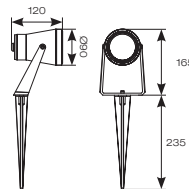

# Garletta Connected by WiZ

- Dual purpose WiZ embedded garden spotlight supplied with wall mounting bracket and spike suitable for coastal areas
- Create the ambience of your choice with 16 million colours, as well as warm to cool white light (AGARLED/RGBTW/OCTOW)
- Tunable between 2700K - 6500K via WiZ App and voice control (AGARLED/TW/OCTOW)
- Polycarbonate construction suitable for coastal areas
- Pre-wired with 2 metres of rubber insulated cable
- **Please consider WiFi signal strength for this product**