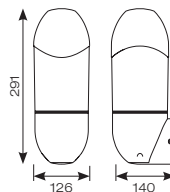

OCTO
Embedded

Connected by

WiZ

INPUT	HERTZ	TEMP	LIFETIME (HRS)	CRI	SDCM	BEAM ANGLE	CLASS	IP	IK
230V	50/60Hz	-10°C to 40°C	L70 36,000	Ra 80	6	130°	2	IP65	06

CODE	DESCRIPTION	WATTAGE	CCT	LUMENS	LM/W	TRADE
ALEOLED/ML/OCTOW	Tunable White	9W	2700K-6500K	474lm (2700K) - 446lm (6500K)	52lm (2700K) - 56lm (6500K)	£130.00