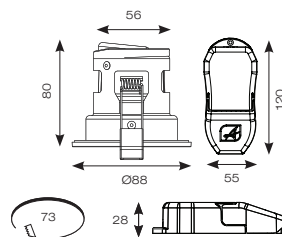

Easy wiring access

OCTO  
Embedded

Connected by

WiZ

White Bezel with  
black insert fitted as standard

White Bezel  
with white insert  
accessory

Black Bezel with matt  
black insert  
accessory

Chrome Bezel with  
matt black insert  
accessory