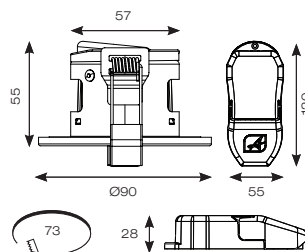

OCTO Prism Pro Fire Rated Downlight Connected by WiZ

Voice Control

- Tunable between 2700K - 6000K via WiZ App and voice control
- IP65 dimmable LED WiZ enabled tunable white Fire Rated Downlight suitable for residential and hospitality applications
- Supplied with matt white bezel as standard
- Remote driver with 2x1.5mm² + CPC loop-in, loop-out colour coded push fit piano terminals provide an easy and efficient installation
- Detachable LED driver for fast fix install
- Low profile design and remote driver allow installation into shallow ceiling voids
- Fully tested for 30, 60 and 90 minute ceiling types to meet Part B of Building Regulations
- Fully tested to meet Part C (moisture), Part E (acoustic) and Part L (energy) of Building Regulations
- Wide 60° beam angle for increased light distribution

Connected by
WiZ

INPUT	HERTZ	TEMP	LIFETIME (HRS)	CRI	SDCM	BEAM ANGLE	CLASS	IP
230V	50/60Hz	-5°C to 25°C	L70 60,000	Ra 80	6	60°	1	IP65

CODE	DESCRIPTION	WATTAGE	CCT	LUMENS	LM/W	TRADE
APRILEDP/OCTOW	Tunable White	7W	2700K-6000K	573lm (2700K) - 547lm (6000K)	82lm (2700K) - 78lm (6000K)	£92.00

CODE (ACCESSORIES)	DESCRIPTION	TRADE
APRILEDPBZ/CH	Chrome Trim Bezel	£4.15
APRILEDPBZ/SC	Satin Chrome Trim Bezel	£4.15
APRILEDPBZ/BLK	Matt Black Trim Bezel	£4.15
ACFLP/3	LED Emergency Lighting Pack	£131.00

CODE (ACCESSORIES)	DESCRIPTION	TRADE
APRILEDP/CP/MW	Converter Kit Matt White	£11.05
APRILEDP/CP/CH	Converter Kit Chrome	£13.15
APRILEDP/CP/SC	Converter Kit Satin Chrome	£13.15
APRILEDP/CP/BLK	Converter Kit Black	£13.15