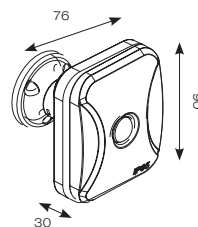

OCTO Outdoor Smart PIR Sensor Connected by WiZ

- IP65 external Wifi enabled PIR sensor suitable for residential and small-scale commercial applications
- Compatible with all other OCTO Connected by WIZ devices
- Infrared PIR detector and photocell
- Detection range strength: 1) Strong detection zone i.e. person moving arm or walking towards PIR 2) Secondary detection zone i.e. person walking perpendicular to PIR
- Typical battery lifetime 1 year (on assumption 50 actions per day, battery capacity 2800 mAh)
- Battery powered using 2 x AA batteries (not supplied)
- **Please consider WiFi signal strength for this product**

OCTO
Embedded

Connected by

WiZ