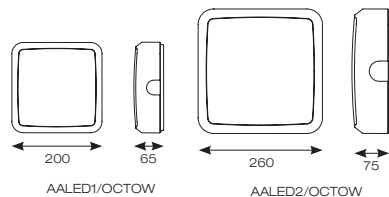

OCTO
Embedded

Connected by
WiZ