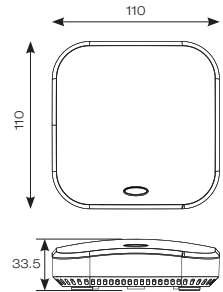

OCTO Gateway Powered by Casambi

- Intuitive OCTO Smart Connected Gateway, opening the door to a world of connectivity across all of your IOT devices and solutions suitable for commercial and industrial applications
- Voice control for your Casambi lighting; offering hands-free controls
- Connects to a range of Smart devices; including WIZ Connected, Ring, Hive and SamsungSmarthings
- Voice control with Alexa, Hey Google and Siri Shortcuts
- Automate lighting routines and timers for hassle free control
- Control your lighting wherever you are with remote access
- Seamlessly integrate your whole Casambi network into hundreds or thousands of smart products
- Requires wired internet connection
- Supplied complete with RJ45 ethernet cable and mains BS1363 plug-top power supply