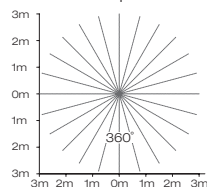

OCTO  
Embedded

Connected by

WiZ

Ceiling Installation

Wall Installation

Top View

Top View

CODE	DESCRIPTION	CLASS	IP	TRADE
AOCTOW/PIR-S	Smart PIR Sensor - Internal	3	IP20	£41.60