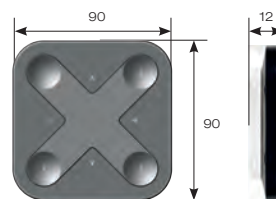

OCTO Indoor Wireless Xpress Smart Switch Powered by Casambi

Bluetooth enabled internal smart switches for use with OCTO Casambi eco-system and suitable for residential and commercial applications

- Multifunctional 4 way bluetooth enabled smart switch
- Settings easily commissioned by a smart device via the OCTO app
- Compatible with all other bluetooth OCTO Casambi devices as part of the OCTO Casambi ecosystem
- Integrated magnets ensure easy attachment to mounting bracket (mounting bracket supplied with switch)
- Range - within one room up to 30 metres line of sight

AOCTO/XP/WS/B