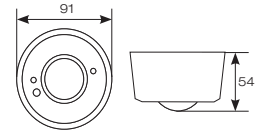

- Bluetooth enabled surface and recessed smart PIR sensors for use with OCTO Casambi eco-system and suitable for commercial applications
- Compatible with all other bluetooth OCTO Casambi devices as part of the OCTO Casambi ecosystem
- Infrared PIR detector and photocell
- Suitable for residential and commercial applications
- Loop-in, loop-out internal connections for ease of installation
- Detection range strength: 1) Strong detection zone i.e. person moving arm or walking towards PIR
  2) Secondary detection zone i.e. person walking perpendicular to PIR