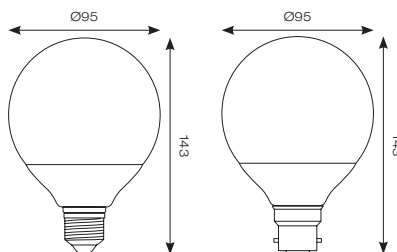

Connected by
WiZ