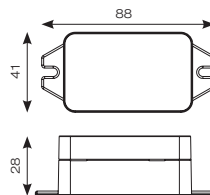

OCTO Indoor Controller Connected by WiZ

- Bluetooth and Wifi enabled smart controllers for use with LED strip suitable for residential and small-scale commercial applications
- Commissioned via WiZ App
- Voice activated compatibility; offers hands-free controls
- 12-24V Dimmable, RGB and tunable white versions; perfect for LED strip (maximum 7.5A)
- 220-240V Dimmable; perfect for triac dimmable downlights and other LED luminaires and LED light sources (maximum 150W)
- 1-10V Dimmable version for compatible analogue LED luminaires (maximum 300W)
- Group, scene, holiday and timer settings achieved via WiZ App

OCTO
Embedded

Connected by

WiZ

CODE	DESCRIPTION	MIN VOLTAGE	MAX VOLTAGE	IP	CLASS	TRADE
AOCTOW/12-24V/DIM	12-24V Dimmable Controller					£79.00
AOCTOW/12-24V/TW	12-24V Tunable White Controller	12V	24V	IP20	2	£79.00
AOCTOW/12-24V/RGBTW	12-24V RGBTW Controller					£79.50
AOCTOW/220-240V/DIM	220-240V Phase-cut Dimmable Controller	220V	240V	IP20	2	£79.00
AOCTOW/1-10V/DIM	220-240V 1-10V Dimmable Controller					£79.00