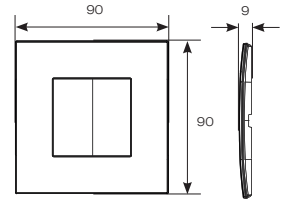

OCTO Indoor Wireless Architectural Smart Switch Powered by Casambi

- Bluetooth enabled internal smart switch for use with OCTO Casambi eco-system and suitable for residential and commercial applications
- Double rocker wireless wall switch
- High grade technopolymer construction available in 3 finishes:- white, metallic and black
- Electro-dynamic energy generator, maintenance free
- Compatible with all other bluetooth OCTO Casambi devices as part of the OCTO Casambi ecosystem
- Range - within one room up to 10 metres line of sight
- Double-sided mounting film enclosed screwing onto a flat surface
- Double rocker with medial position, pressed/released

AOCTO/WS/W

OCTO
Embedded

Powered by
CASAMBI