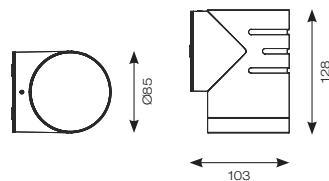

# Reef Directional Wall Light Connected by WiZ

- Durable WiZ embedded outdoor directional wall light suitable for residential and hospitality applications
- Installation in either upward or downward orientation
- Choice of matt white or black finishes
- Polycarbonate construction ideal for coastal applications
- Refined durable finish suitable for the challenging environments with adverse weather conditions
- Tunable between 2700K - 6500K via WiZ App and voice control
- Unique lockable installation base plate with push fit loop-in loop-out terminals for ease of installation
- **Please consider WiFi signal strength for this product**