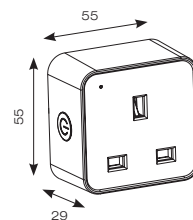

OCTO Wireless Smart Plug Connected by WiZ

- WiFi enabled smart plug for residential and small scale commercial applications
- Make any socket smart with this OCTO Smart Plug Connected by WiZ
- Control your lights and electronic devices from anywhere
- 13A Rated
- Integrated manual on/off button
- Program schedules and timers via WiZ app
- Provides safety, security and energy saving benefits
- Voice control with Alexa, Hey Google and Siri Shortcuts