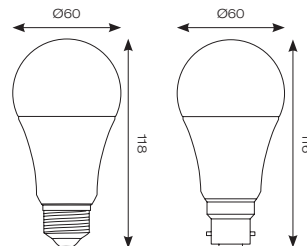

OCTO
Embedded

Connected by
WiZ

INPUT	HERTZ	TEMP	LIFETIME (HRS)	CRI	IP
220/240V	50/60Hz	-20°C to 45°C	25,000	Ra 90	IP20

CODE	DESCRIPTION	WATTAGE	CCT	LUMENS	TRADE
AOCTOW/A60LED/RGBTW/B22	A60 RGBTW - B22	8W	2700K-6500K and RGB	806lm	£57.00
AOCTOW/A60LED/RGBTW/E27	A60 RGBTW - E27				£57.00