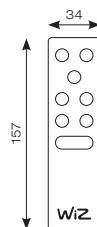

OCTO
Embedded

Connected by

WiZ

CODE	DESCRIPTION	IP	TRADE
AOCTOW/RC	Smart Remote Control	IP20	£24.90