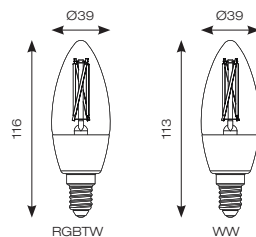

OCTO
Embedded

Connected by
WIZ

INPUT	HERTZ	TEMP	LIFETIME (HRS)	CRI	IP
220/240V	50/60Hz	-20°C to 45°C	15,000	Ra 90	IP20

CODE	DESCRIPTION	WATTAGE	CCT	LUMENS	TRADE
AOCTOW/C37/RGBTW/E14	C37 RGBTW - E14	4.9W	2200K-6500K and RGB	470lm	£42.05
AOCTOW/C37/WW/E14	C37 Warm White - E14		2700K		£32.40