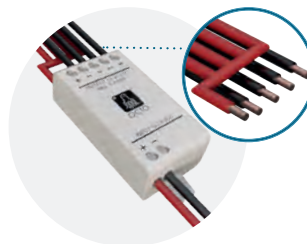

OCTO  
Embedded

Powered by  
**CASAMBI**

Wiring Configuration  
for RGB

12-24VDC  
Power supply

Wiring Configuration for  
1-4 Separate white channels

12-24VDC  
Power supply

CODE	DESCRIPTION	MAX WATTAGE	OUTPUT	INPUT	CLASS	IP	TRADE
AOCTO/RGBW/BTC	Smart Single CCT/RGBW Controller	72W - 12V 144W - 24V	6A Max	12-24VDC	3	IP20	£235.00