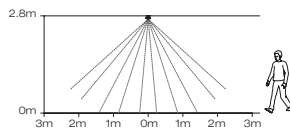

OCTO
Embedded

Connected by

WiZ

Ceiling Installation