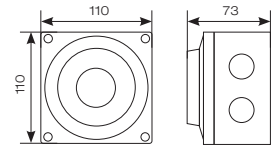

OCTO IP66 Smart High Bay Racking Aisle PIR Sensor Powered by Casambi

- Bluetooth enabled IP66 smart highbay sensor for use with the OCTO Casambi eco-system suitable for racking aisle warehouse applications.
- Compatible with all other bluetooth OCTO Casambi devices as part of the OCTO Casambi ecosystem
- Infrared PIR detector and photocell
- Suitable for industrial high bay racking aisle applications with high mounting points (up to 20 metres)
- Fast and easy commissioning via the App